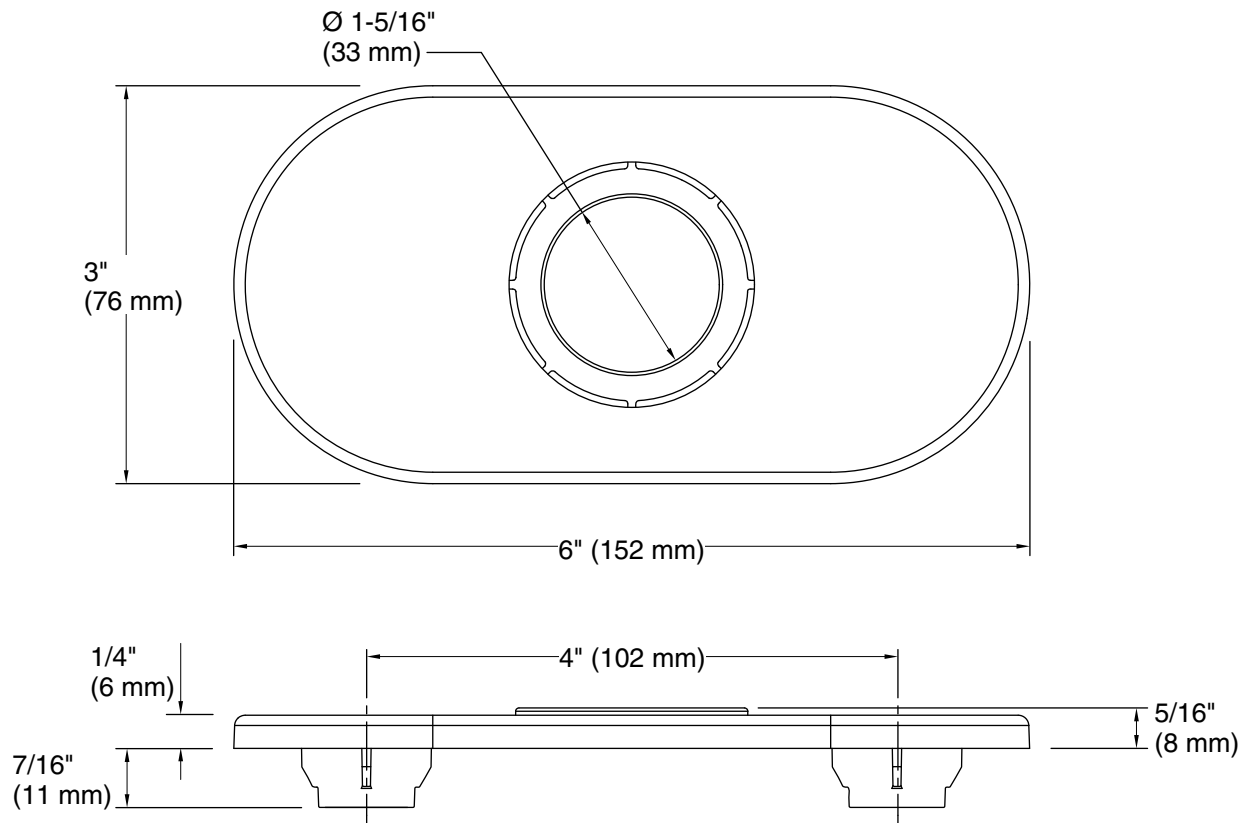

### Installation

- For 4" (102 mm) centers.

**Technical Information**

All product dimensions are nominal.

**Notes**

Install this product according to the installation guide.